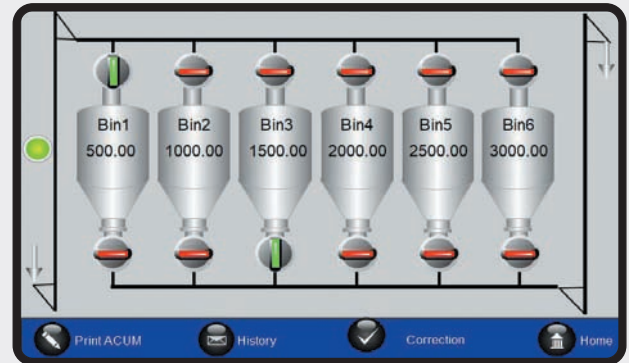

Silo Module